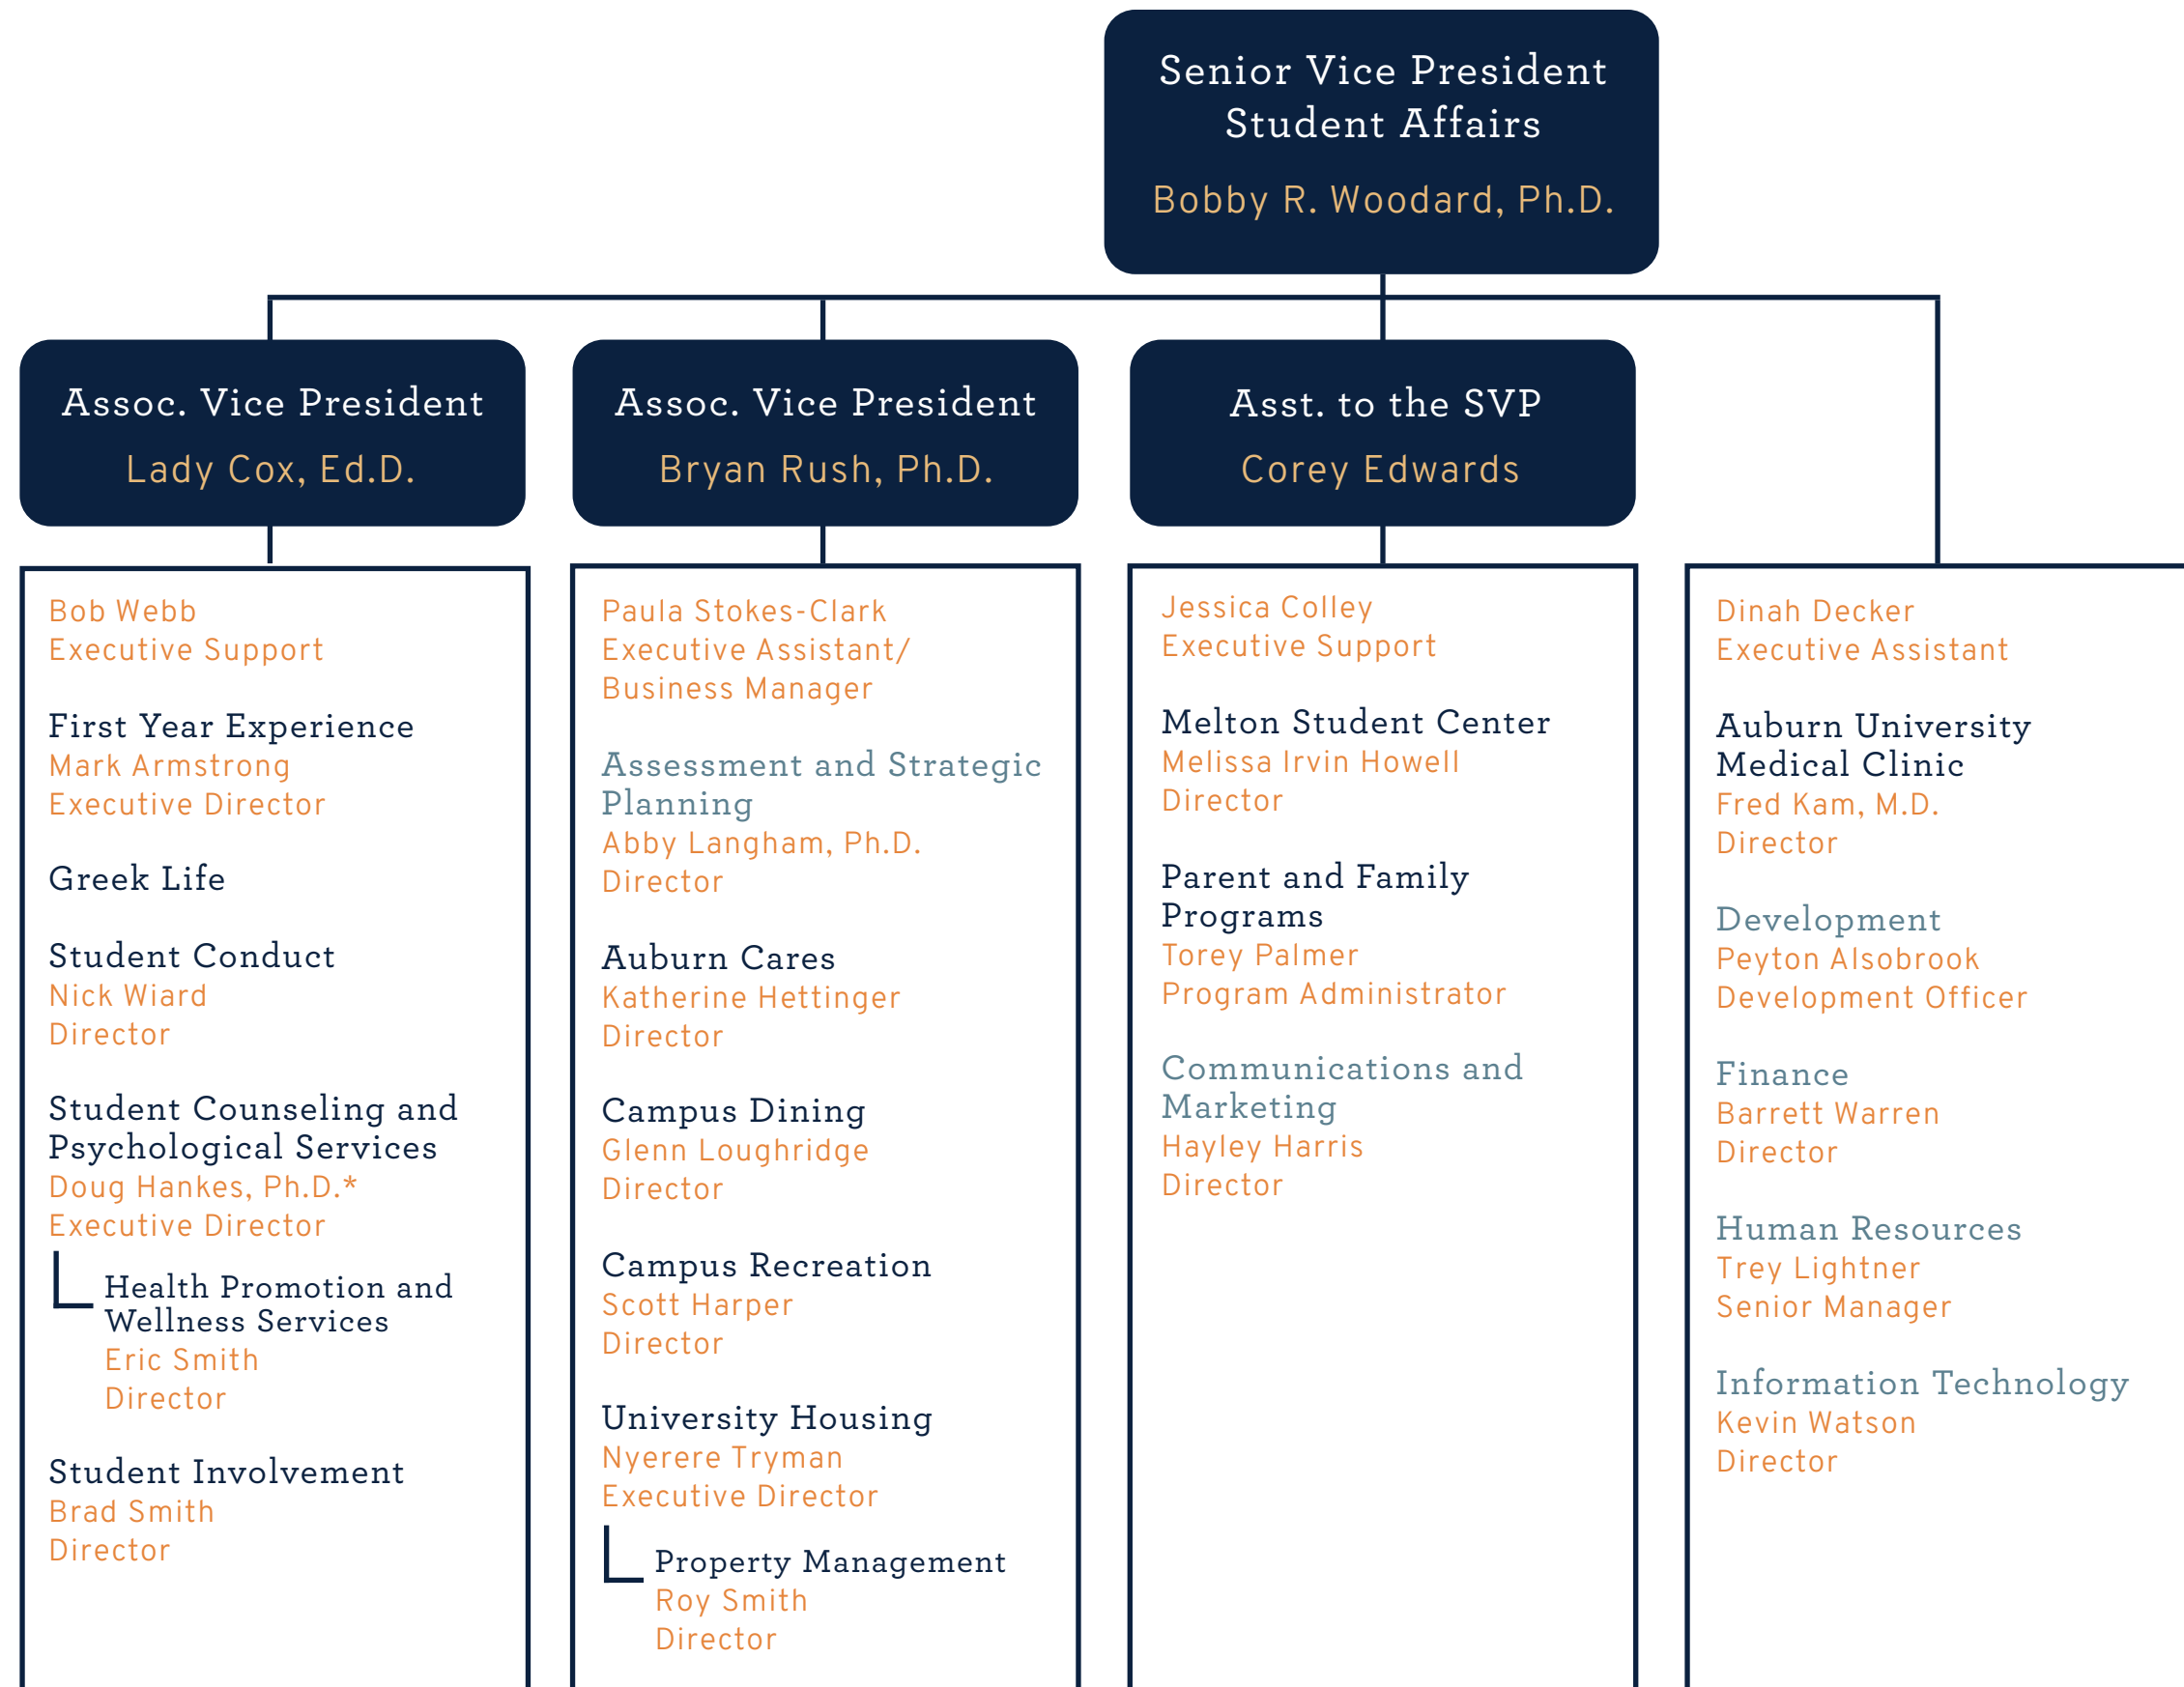

Organization Chart

Auburn University Student Affairs

Service Department
These departments work directly with our students.

Support Department
These departments work with Student Affairs administration, departments and campus units.